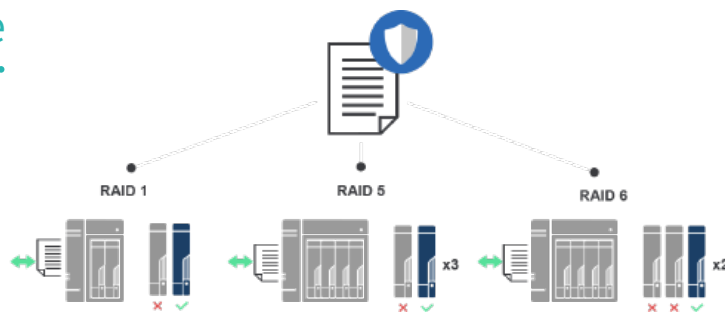

Data Protection Starts with Storage

ASUSTOR understands that your data is priceless, therefore ASUSTOR NAS provides different RAID Volume options, giving your data various levels of protection from the moment it is first stored on the NAS. We recommend you plan your storage protection based on your NAS model and number of hard disks. Data protection has never been so simple.