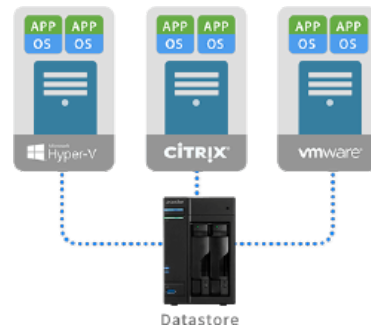

Integrates a Variety of Enterprise Applications